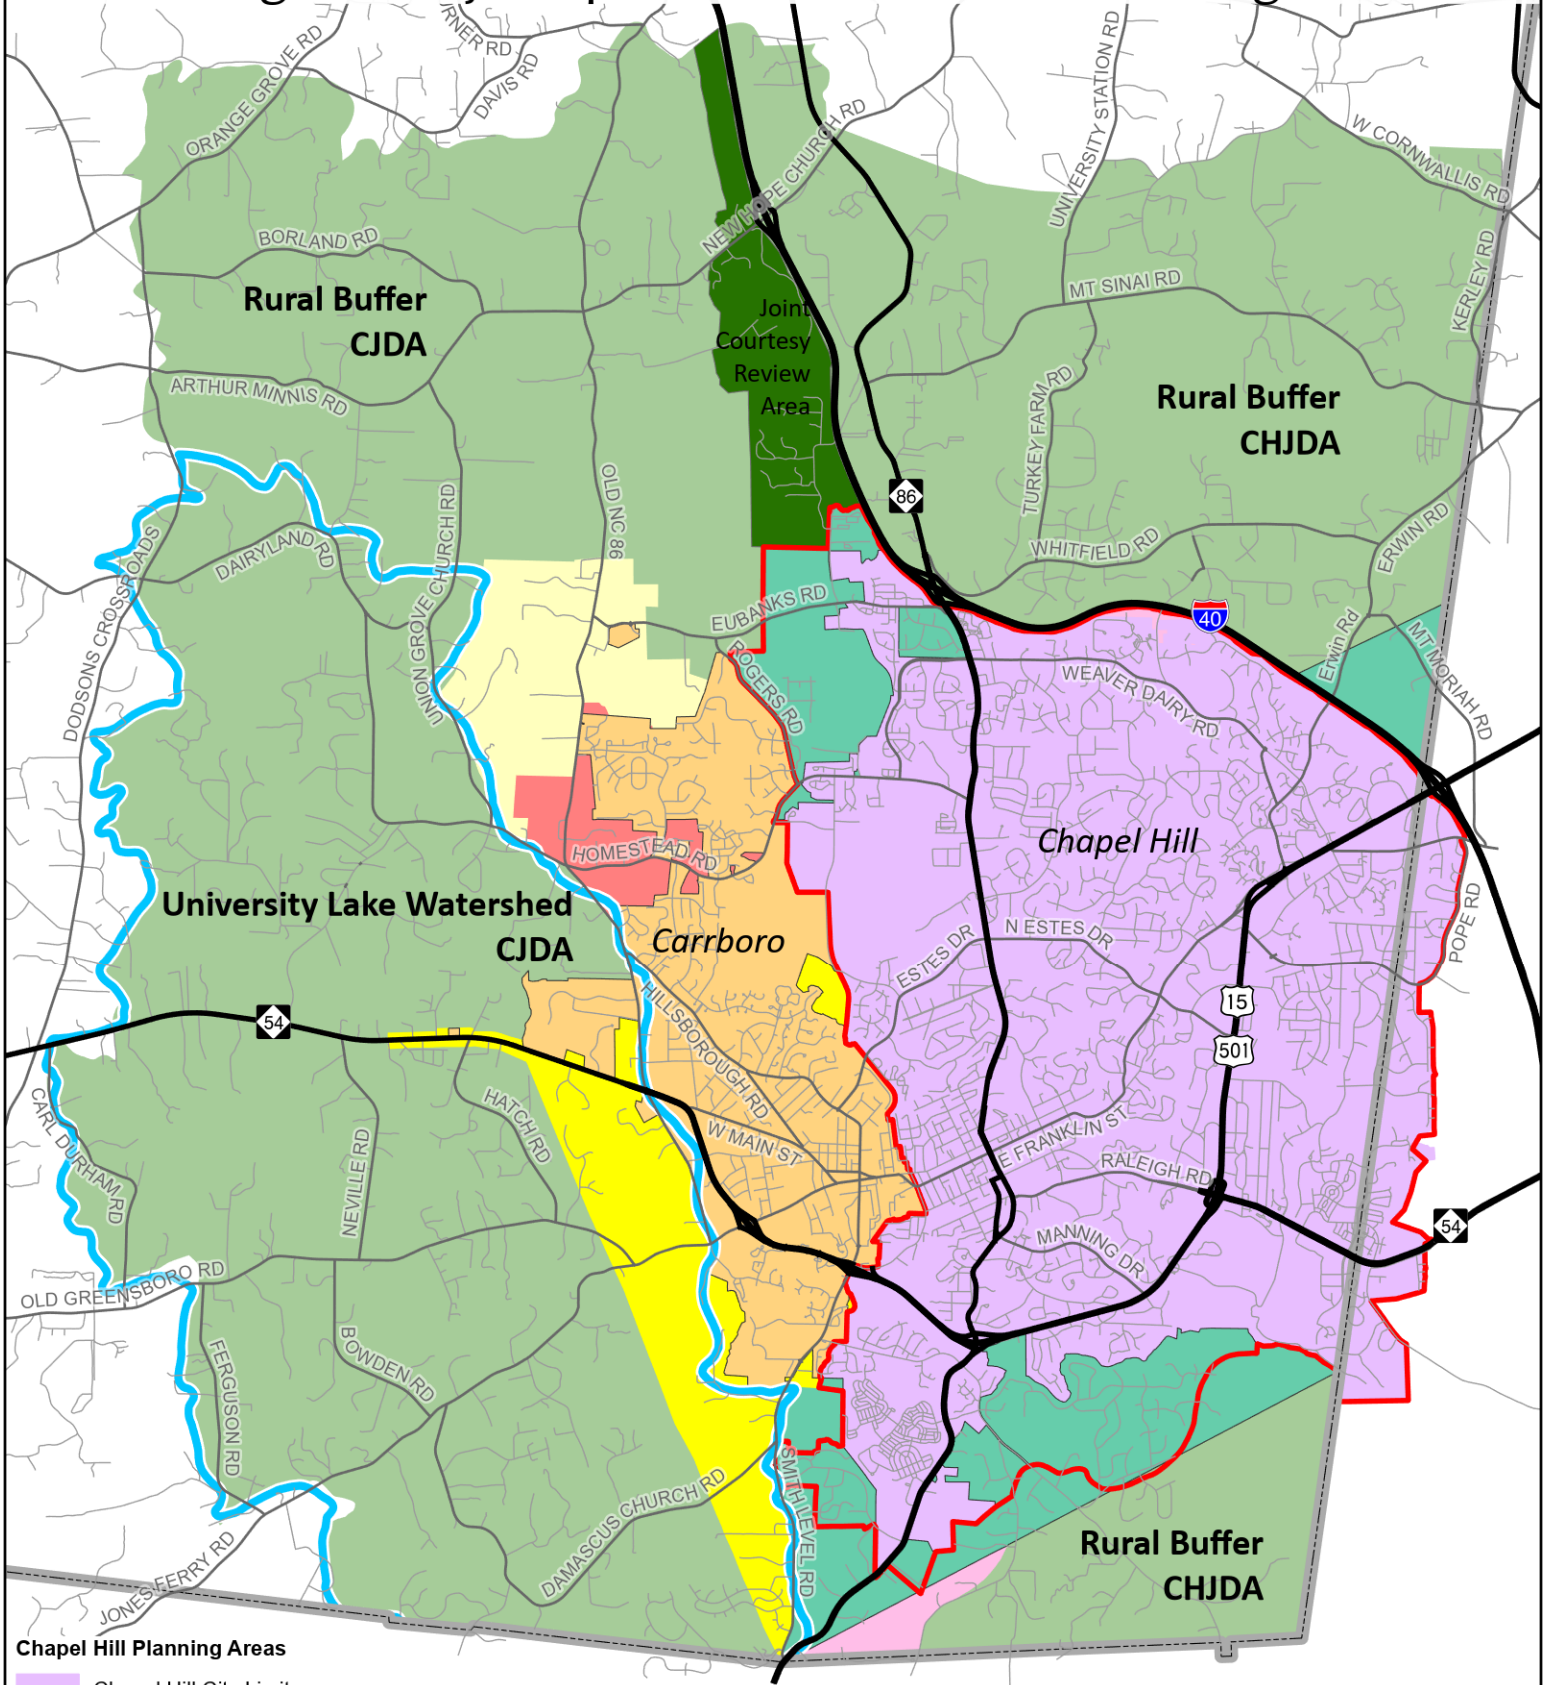

Orange County-Chapel Hill-Carrboro Joint Planning Area

Chapel Hill Planning Areas

- Chapel Hill City Limits
- Chapel Hill ETJ
- Chapel Hill Urban Service Area

Carrboro Planning Areas

- Carrboro Planning Areas
- Carrboro ETJ

Orange County, Chapel Hill, Carrboro Joint Planning Agreement (JPA)

- JPA Carrboro Transition Area 1
- JPA Carrboro Transition Area 2
- JPA Chapel Hill Transition
- Rural Buffer
- Watersheds
- Joint Courtesy Review Area